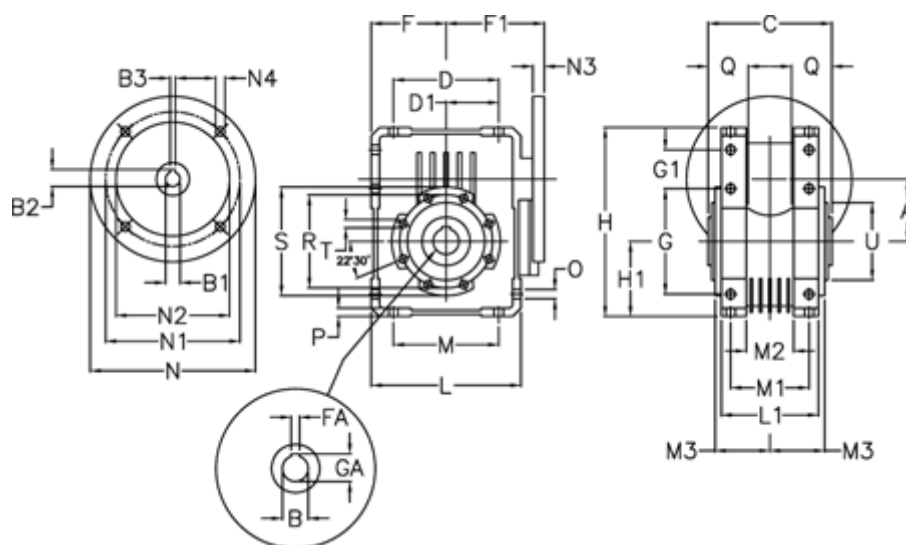

Article number: 392211000774616

Description: Worm Gear with Torque Limiter  
W110 L1-U-7-P112 B14

## Measures

A = 110.1	F = 125	L = 250	N2 = 110	T = M12x19
B = 42	F1 = 151	L1 = 143	N3 = 13	U = 130
B1 E7 = 28	FA = 12	M = 184	N4 = 9	
B2 = 31.3	G = 184	M1 = 115	O = 14	
B3 H9 = 8	G1 = 58	M2 = 69	P = 14	
C = 155	GA = 45.3	M3 = 73	Q = 45	
D = 174	H = 308	N = 160	R = 165	
D1 = 82	H1 = 125	N1 = 130	S = 200	